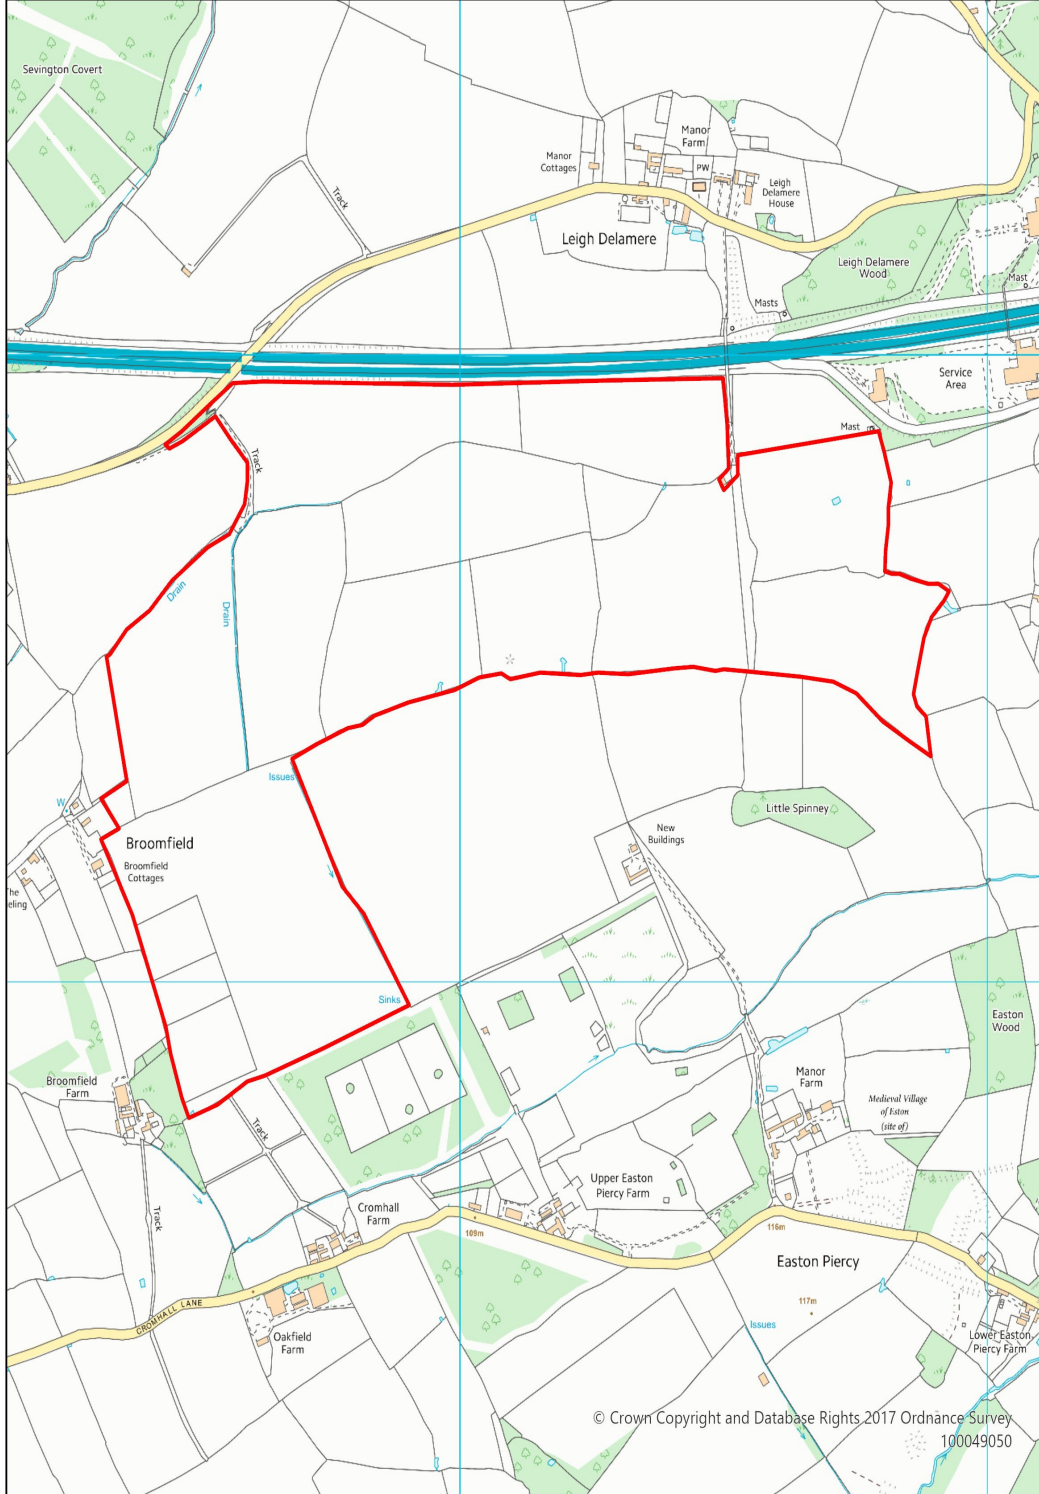

Wiltshire Council

PL/2021/06100

Land to the south of the M4 at
Leigh Delamere, to the west of
Leigh Delamere Motorway

© Crown Copyright and Database Rights 2017 Ordnance Survey
100049050

1:10,000

388123E 178375N m

© Crown Copyright and Database Rights 2022 Ordnance Survey Licence No 100049050